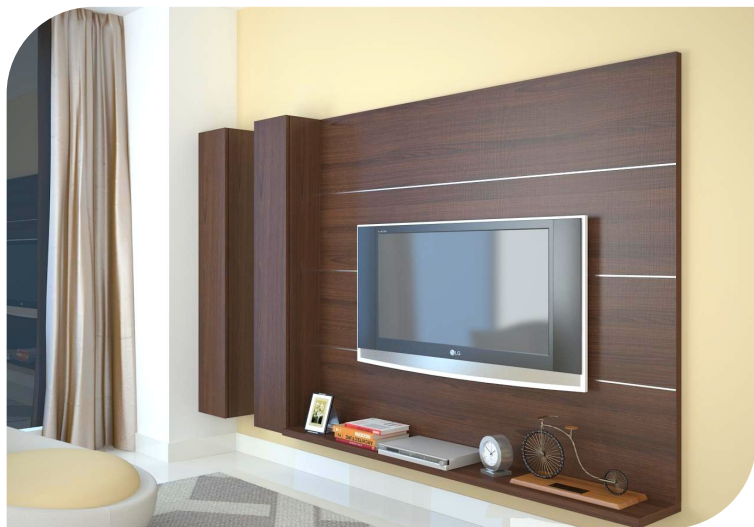

T.V Unit -

Item	Code
Tower - Wood Steel	Flam-TV-Liz-ws
Tower - Wallpaper	Flam-TV-Liz-wp
Duet TV Unit	Flam-Std_WP