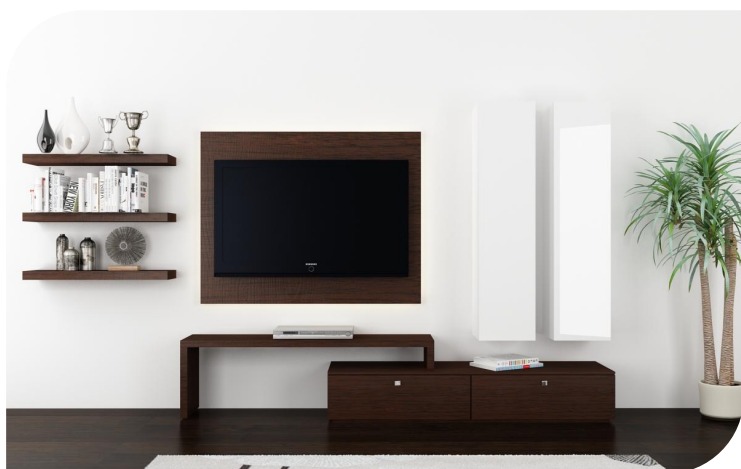

Flam_TV_cogent