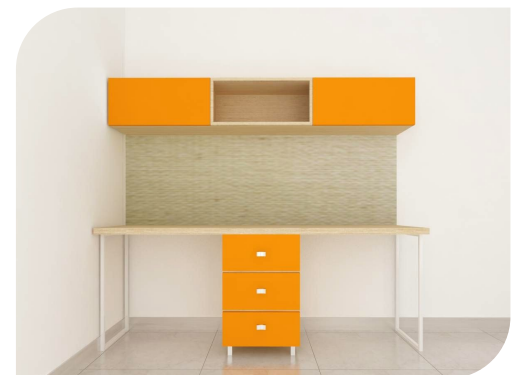

Study Table -

Item	Code
Duet Desk	Flam_Desk-Long
Desk Compact with Tower Bookshelf	FLam-LG-Desk_compact_P Flam_Tall-Storage
Offset Desk	Flam_Offset -Desk

Study Table -

Item	Code
Duet Children's Desk	Flam_BR-Desk2_COD_Tnp

Combination units -

Desk -

Item	Code
Solo Children's Desk	Flam_BR-Desk1-Std

Dresser -

Item	Code
Bed Side Dresser (wood Finish)	Flam-Br-Dress-2Drw_Bed
Bed Side Dresser (white Finish)	Flam-Br-Dress-Eva
EVA Dresser	Flam-Br-Dress-1Drw-White
Standard Storage Dresser With 2 Drawer (wood finish or white finish)	Flam-Br-Dress-2Drw-Astg