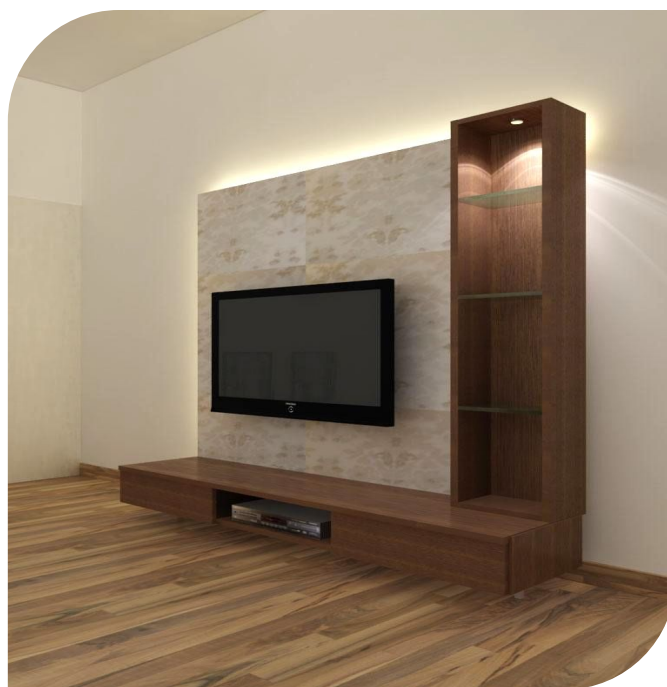

T.V Unit -

Item	Code
Tower - Wood Steel	Flam-TV-Liz-ws
Tower - Wallpaper	Flam-TV-Liz-wp
Duet TV Unit	Flam-Std_WP