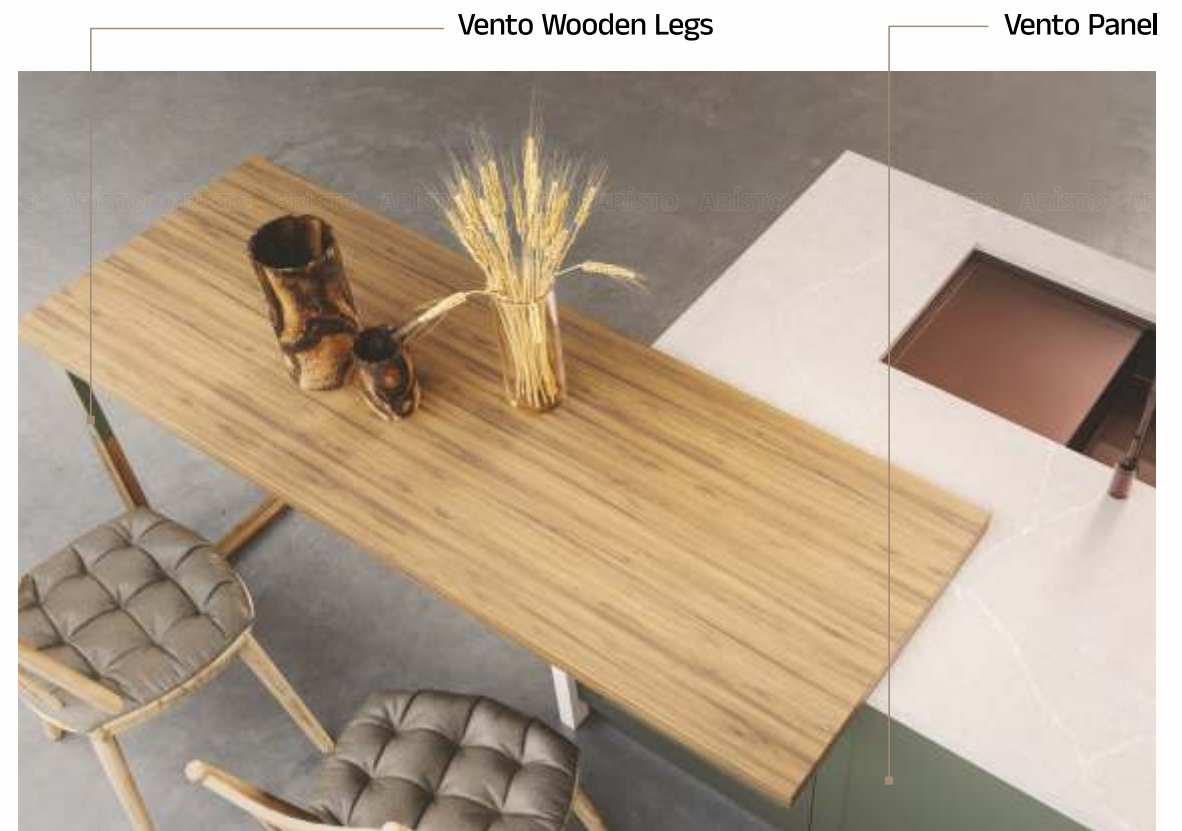

Ribbed Glass

WEE Knob

Vento Wooden Legs

Vento Panel

COLOR OPTIONS

VENTO

LACQUER MATT : ICE MINT

DISPLAY CARCASS : ROBLE CIGAR