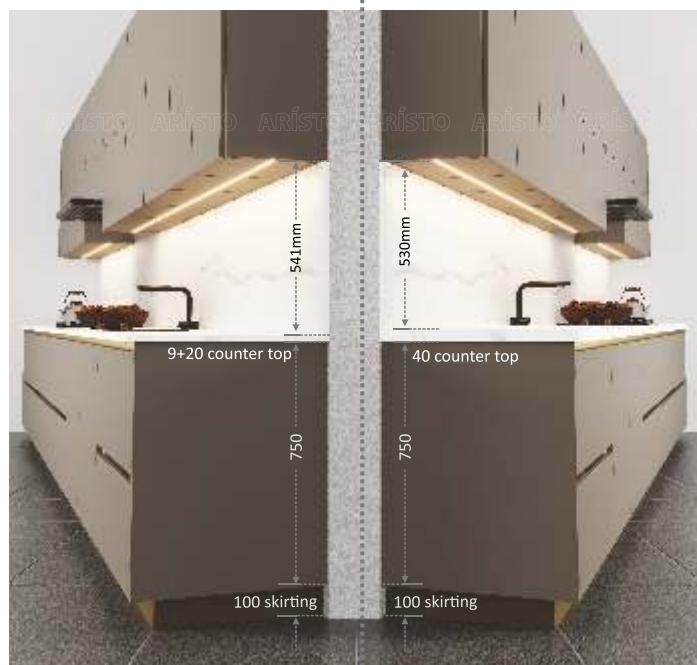

Counter Top & Dado Height for Gola Profile Units

Counter Top & Dado Height for Handle Units