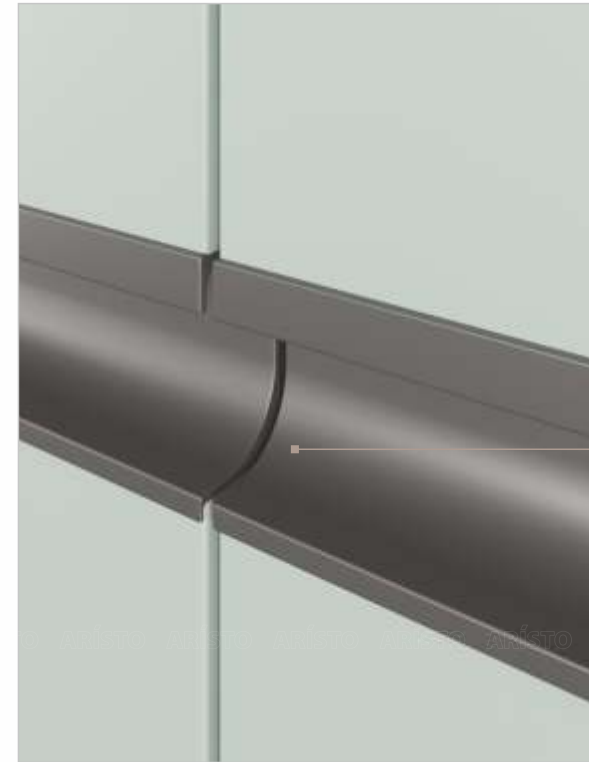

Integrated Handles
G Profile on 18mm Shutter