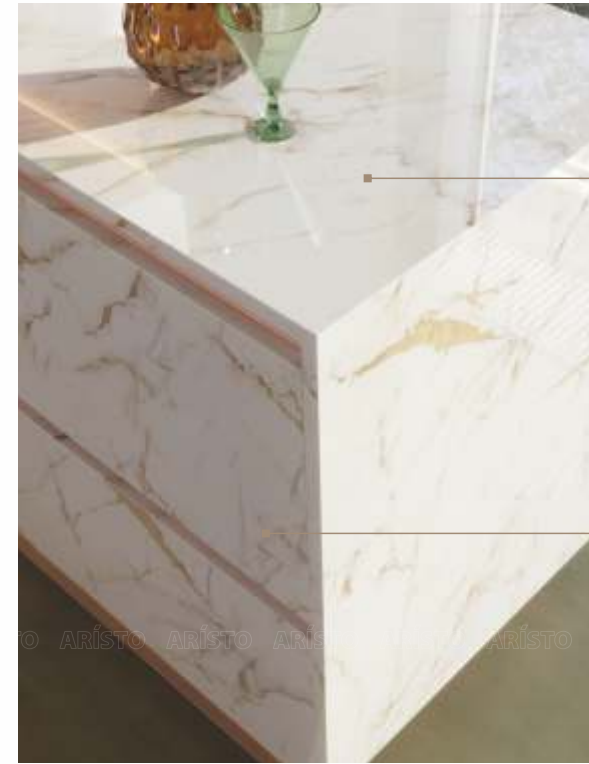

Porcelain Shutters,
Counter Top, and
Wall Dado.