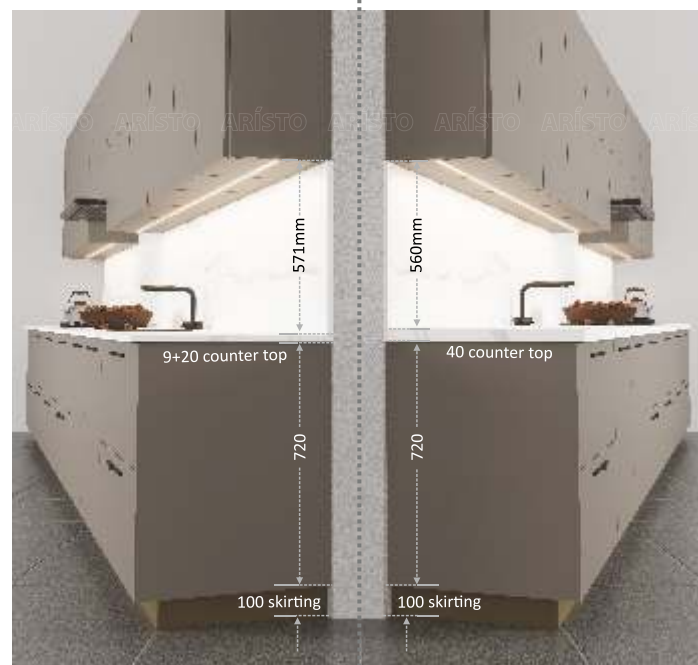

20mm Counter

40mm Counter

Counter Top & Dado Height for Handle Units

20mm Counter

40mm Counter

*Note - Gola profiles will increase our standard base unit heights by 30mm

2380 Module
Height-8 Feet

&