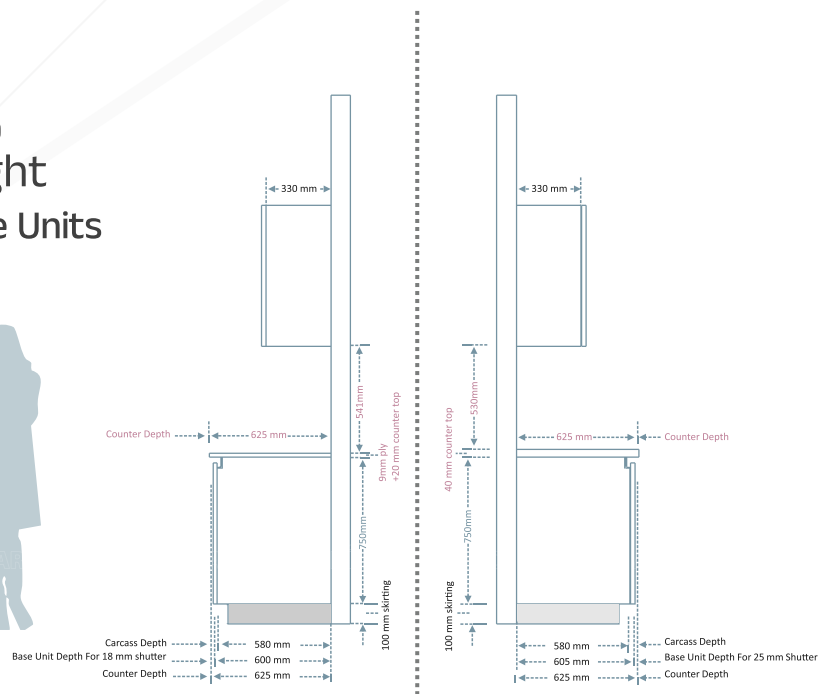

BRUSHED BLACK

GOLD

SILVER

DARK BRONZE

ROSE GOLD

GRAPHITE BLACK

Gola Profile

Counter Top & Dado Height for Gola Profile Units