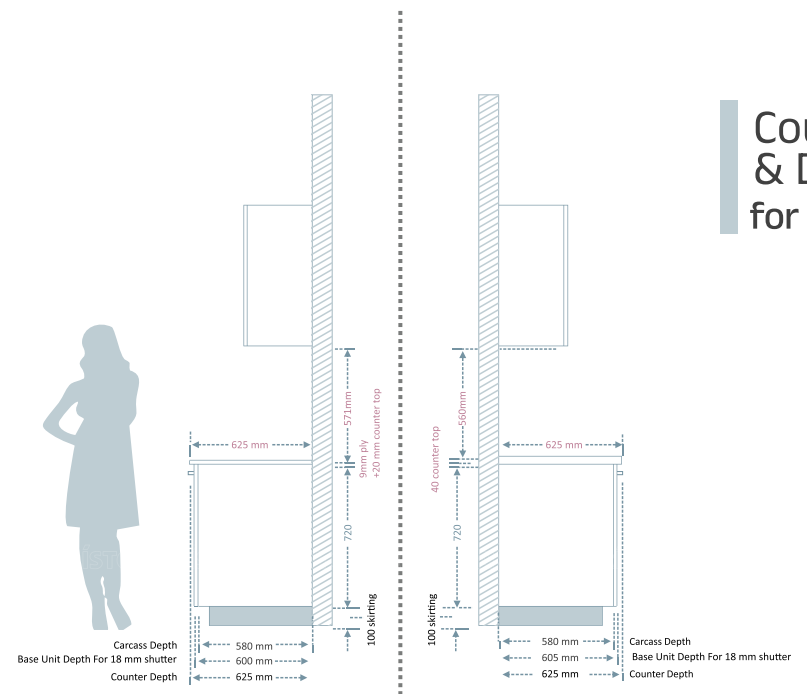

40mm Counter

Counter Top & Dado Height for Handle Units

20mm Counter