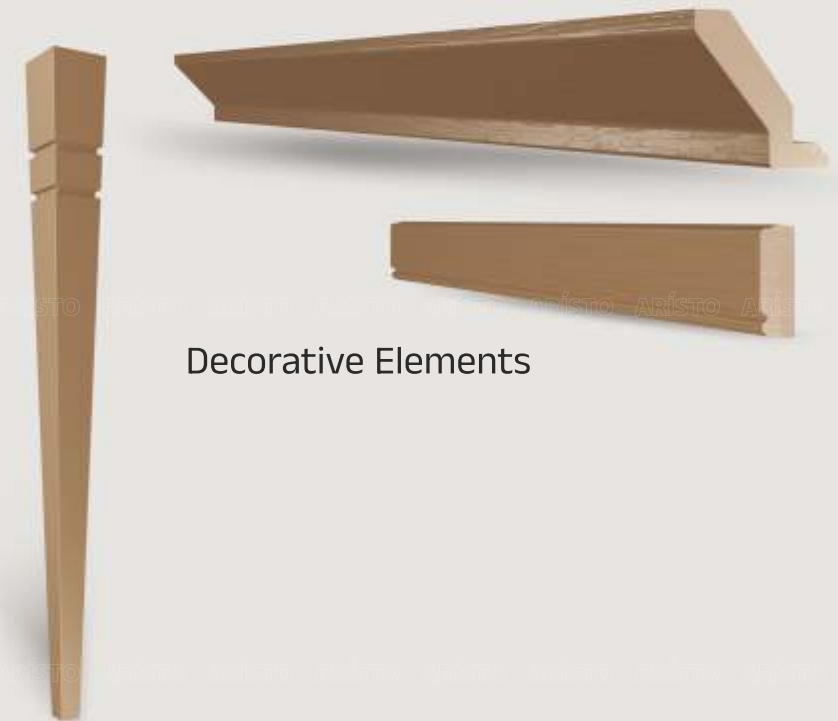

*OPEN GRAIN

Display Unit Shutter

Base & Tall Unit Shutter

* Shutters available in wood stain and solid colours

Decorative Elements

Patia Handle

Knob

MATERIALS