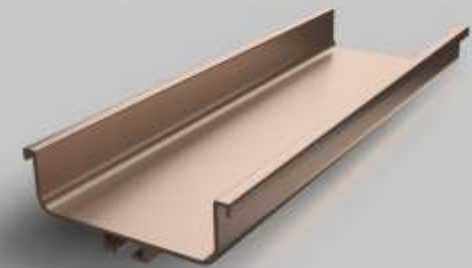

BRUSHED BLACK

GOLD

SILVER

DARK BRONZE

ROSE GOLD

GRAPHITE BLACK

Gola Profile

Counter Top & Dado Height for Gola Profile Units