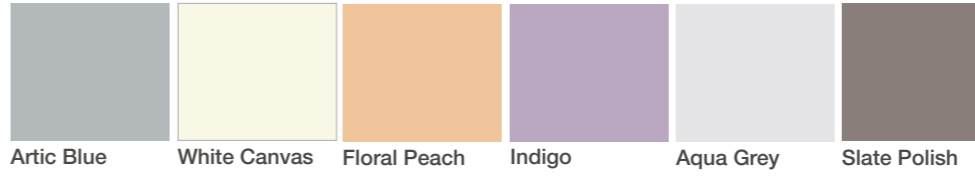

LITE LUXE

Version : 0.2

COLOURS

PROFILES

FINISHES

COMBINATION-1

COMBINATION-2

COMBINATION-3

COMBINATION-4

Lite Luxe

*All shades in the print are only indicative, please refer to the physical sample for exact shade match

*Metallics