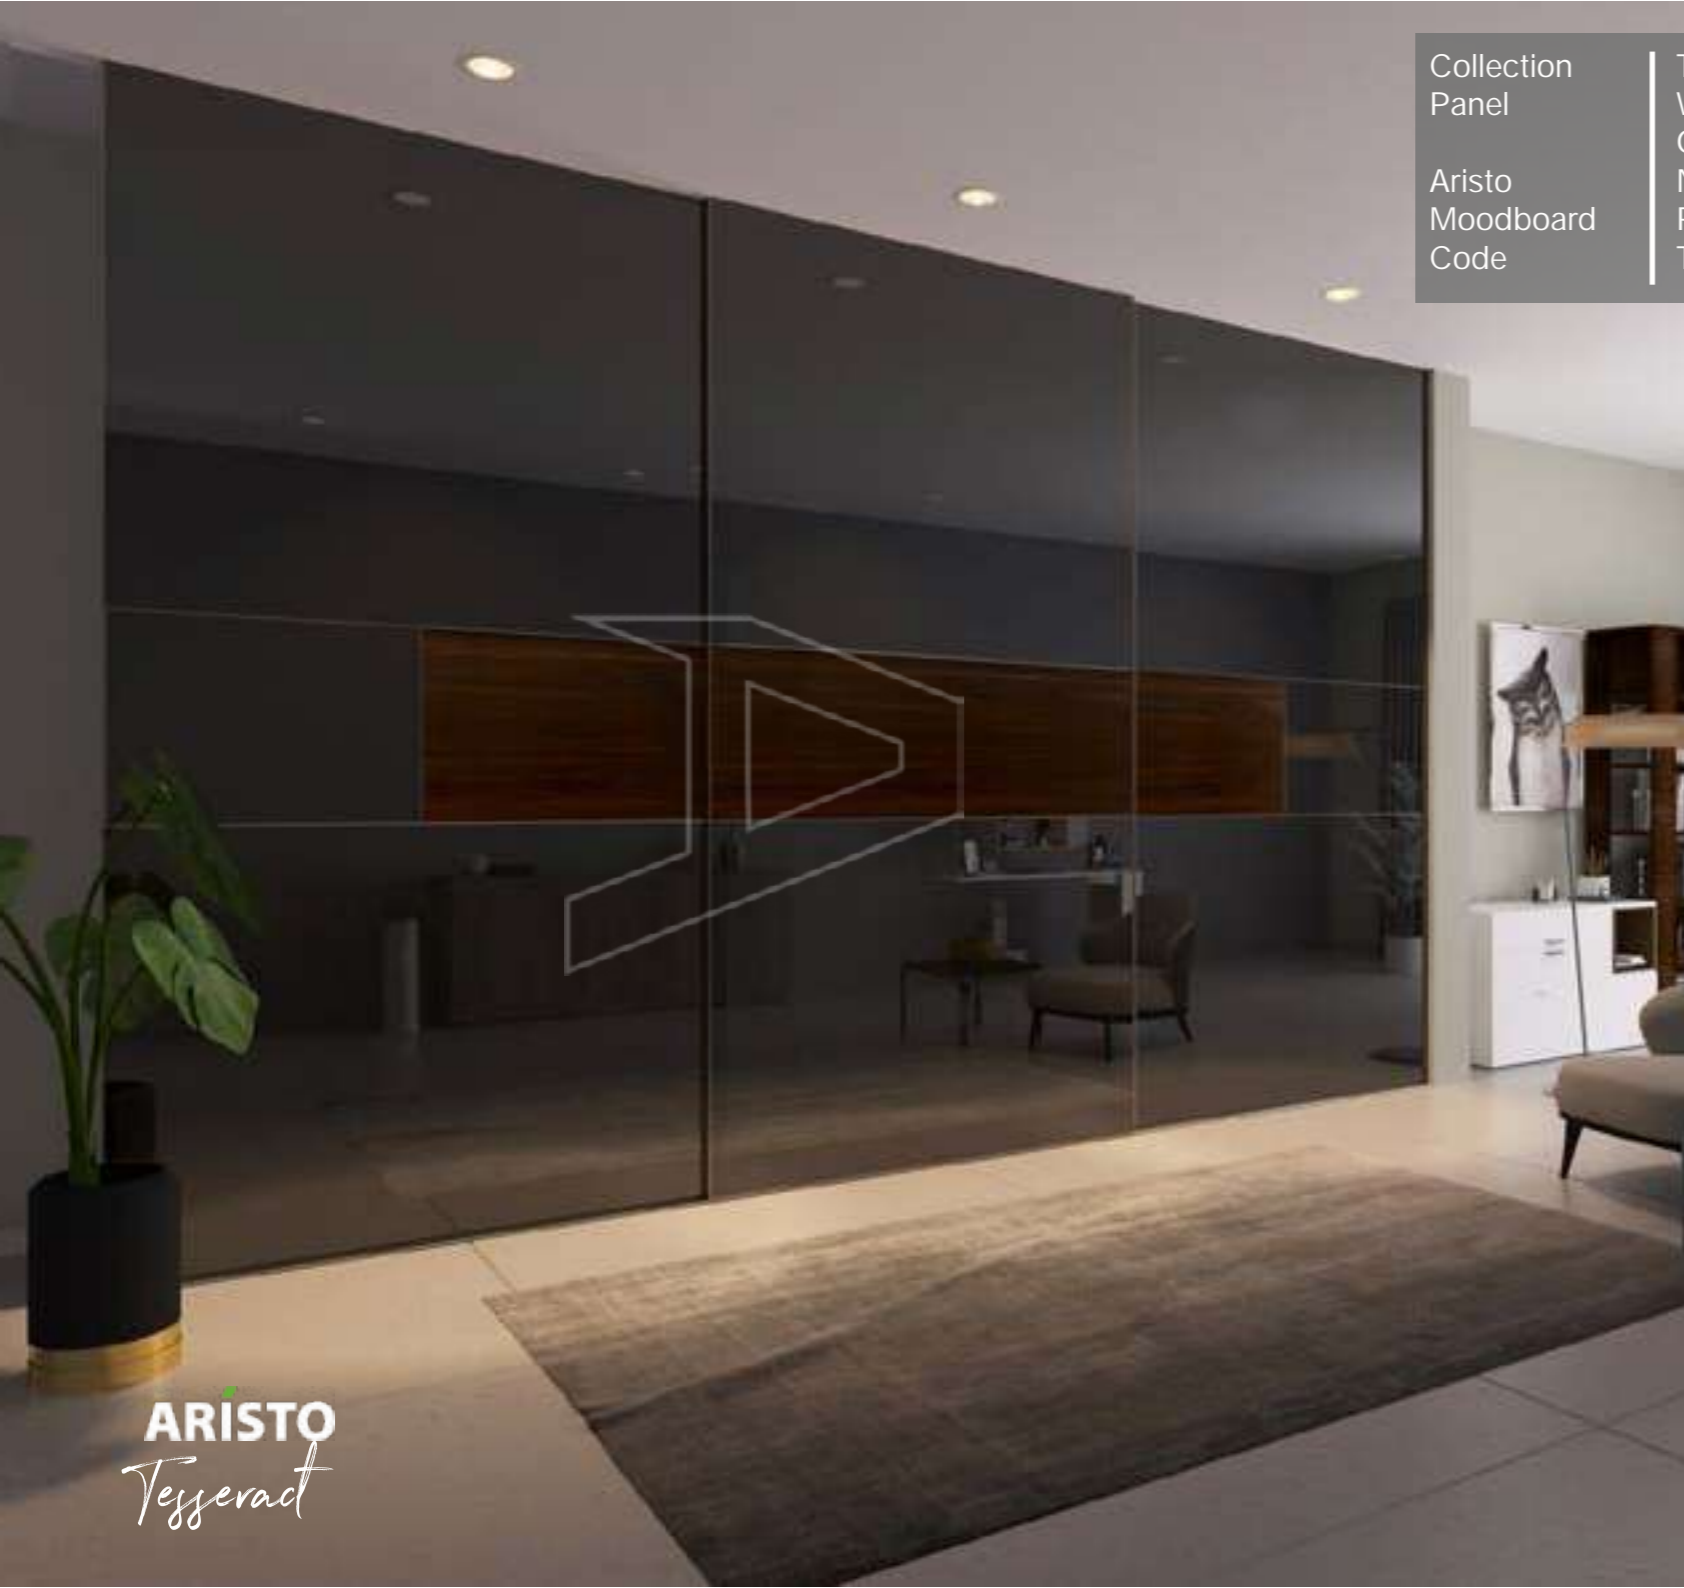

Collection
Panel
Aristo
Moodboard
Code

Tesseract
Walnut Medium &
Graphite Black
Nova - Champagne
Rustic Modern
TES-01

ARISTO
Tesseract

Tesseract