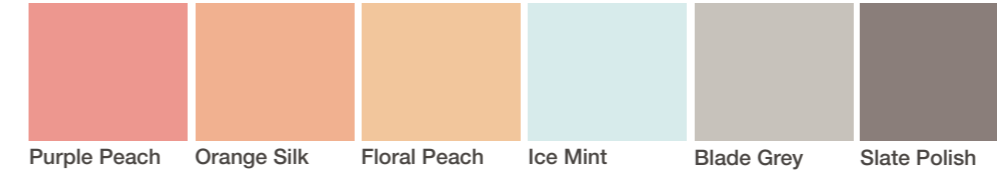

QUIET BLUSH

COLOURS

PROFILES

FINISHES

COMBINATION-1

COMBINATION-2

COMBINATION-3

COMBINATION-4

Quiet Blush

*All shades in the print are only indicative, please refer to the physical sample for exact shade match