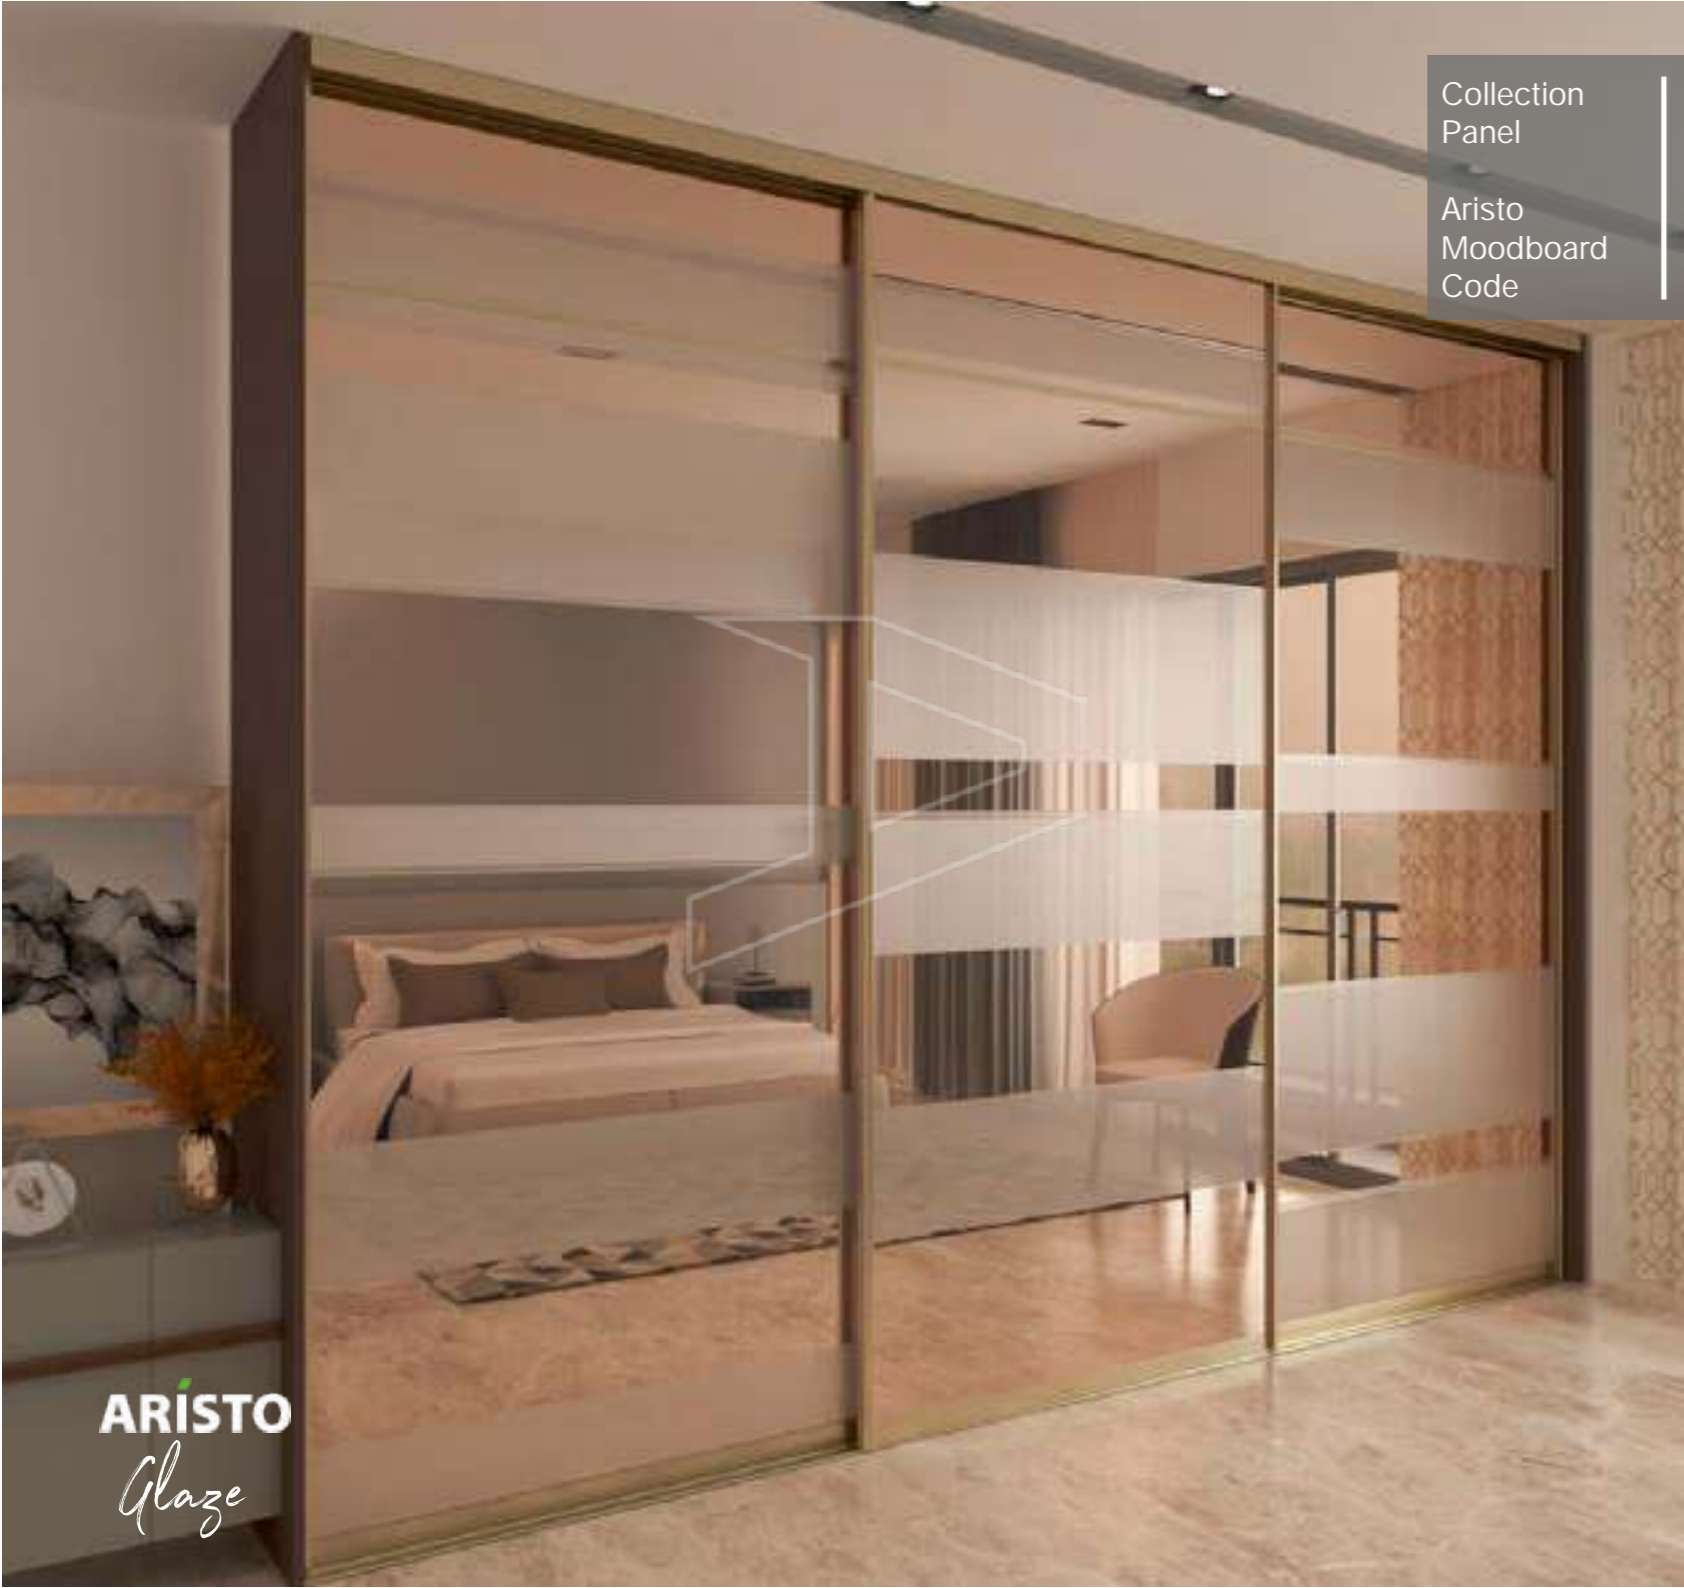

**ARISTO**  
*Glaze*

Collection  
Panel  
Aristo  
Moodboard  
Code

Glaze  
Brown Tinted Mirror With  
Frosted Lines  
Nova - Champagne  
Lite Luxe  
GLA-02

**ARISTO**  
*Glaze*

Collection  
Panel

Aristo  
Moodboard  
Code