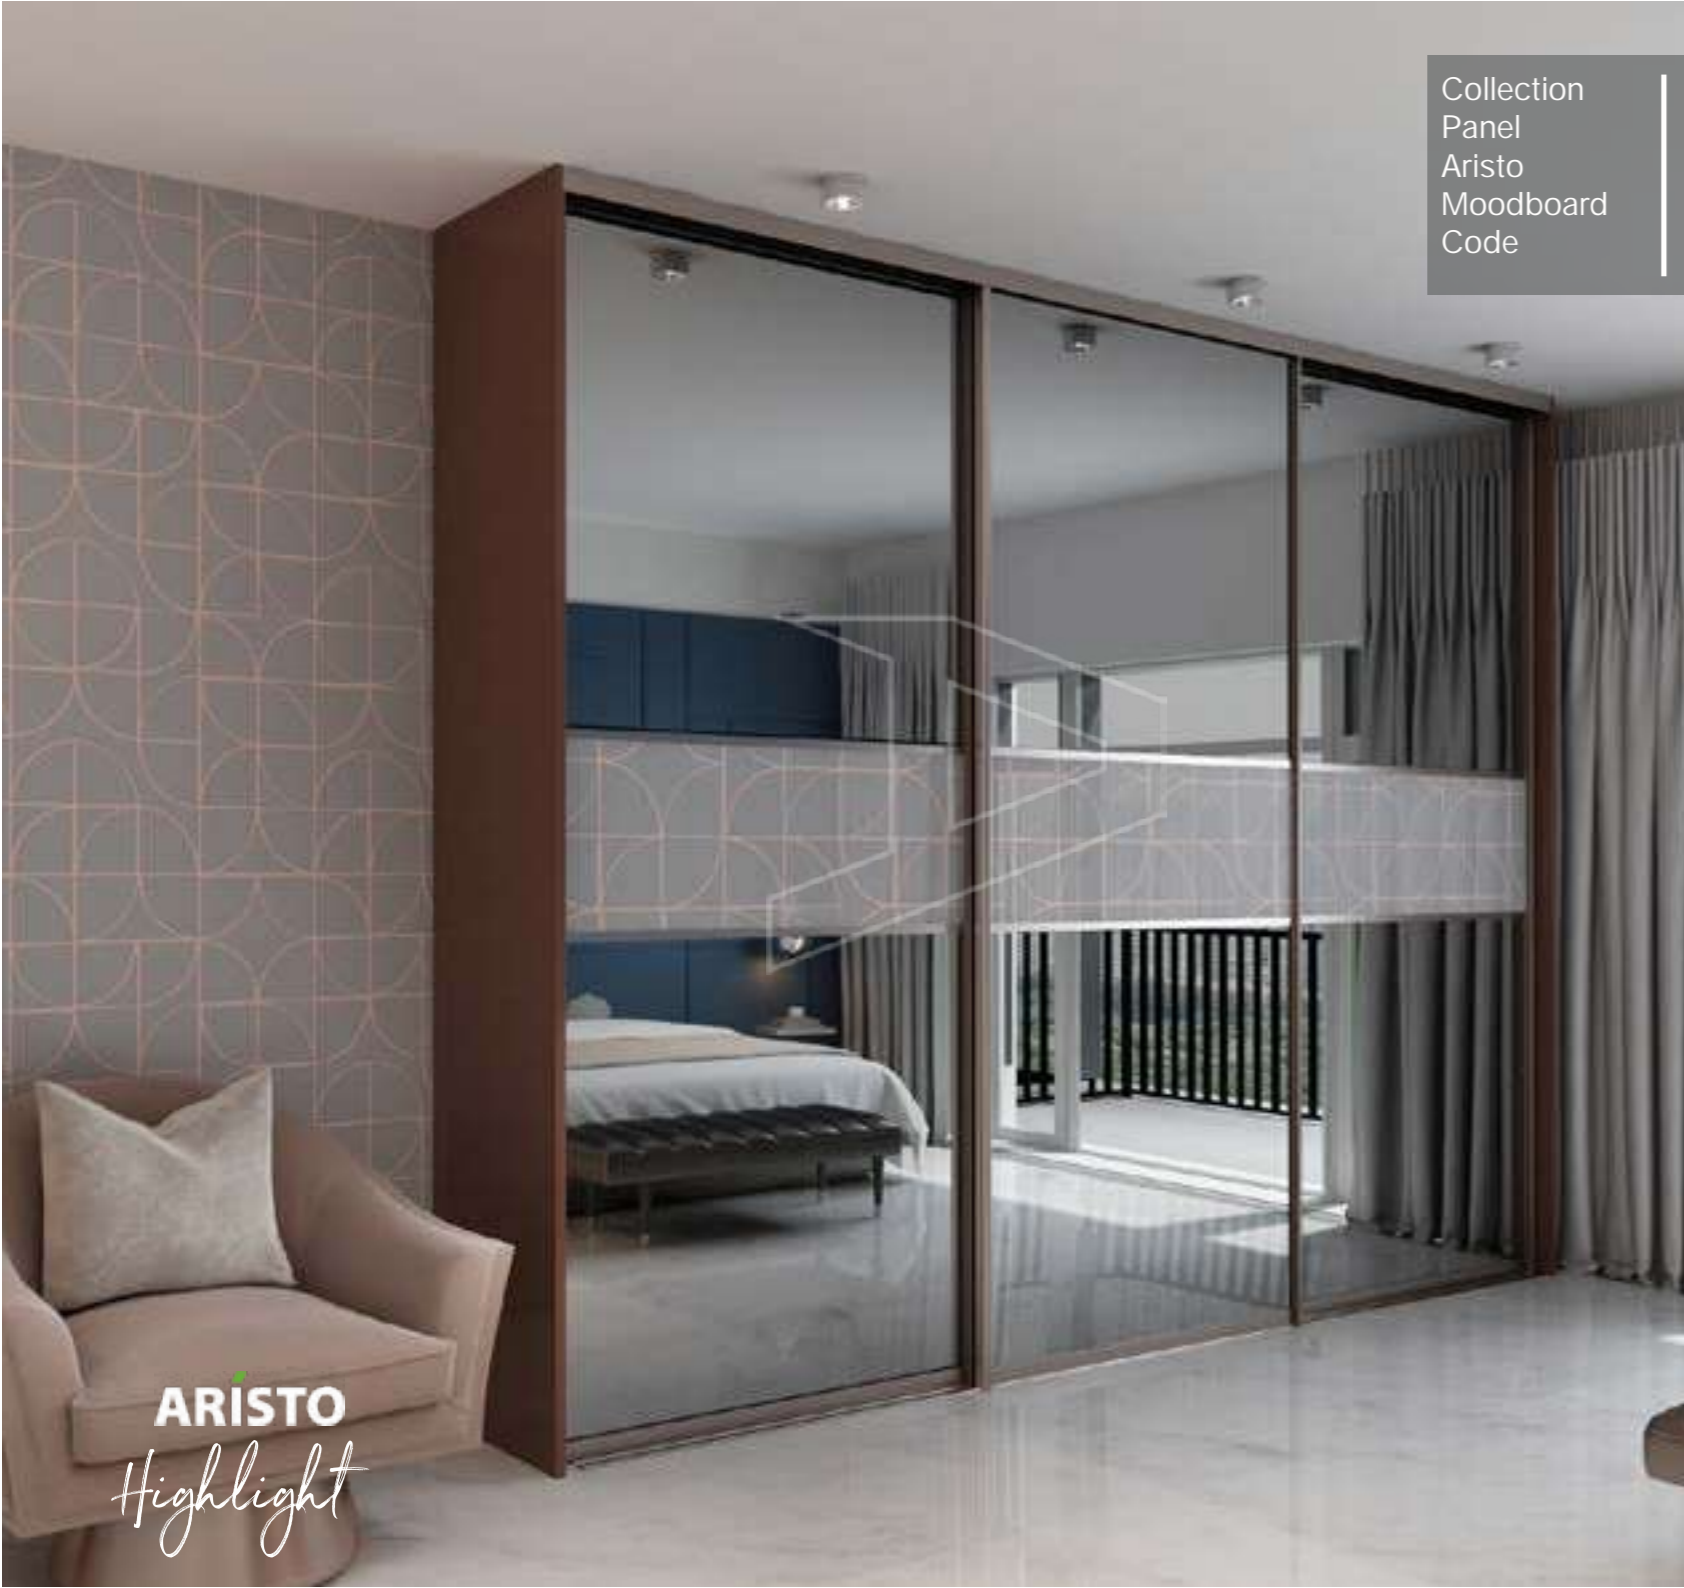

Collection
Panel
Aristo
Moodboard
Code

Highlight
Grey Tinted Mirror & Wallpaper
C-Type - Champagne
Quiet Blush
HGH-03