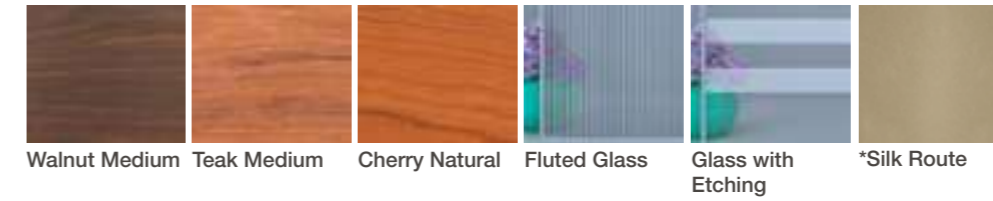

CRAFTED ELEGANCE

Version : 0.2

COLOURS

FINISHES

PROFILES

COMBINATION-1

COMBINATION-2

COMBINATION-3

COMBINATION-4

*All shades in the print are only indicative, please refer to the physical sample for exact shade match

Crafted Elegance

*Metallics