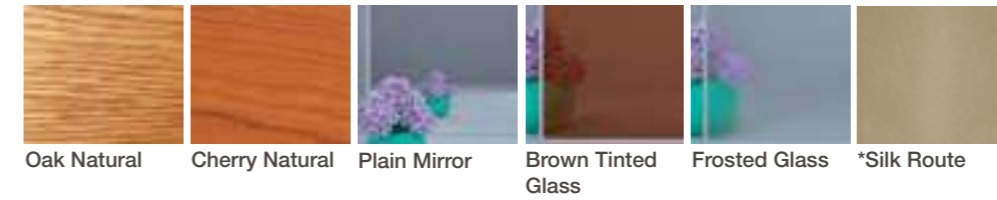

COTTAGE HOUSE

COLOURS

PROFILES

FINISHES

COMBINATION-1

COMBINATION-2

COMBINATION-3

COMBINATION-4

Cottage House

*All shades in the print are only indicative, please refer to the physical sample for exact shade match

*Metallics