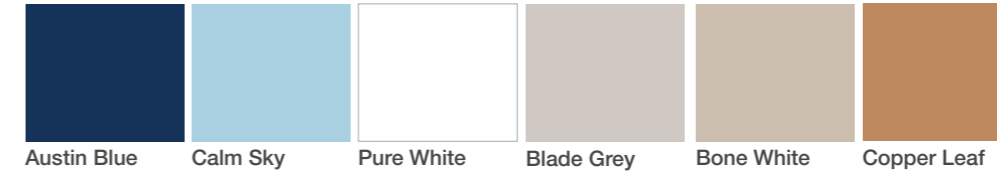

COTTAGE HOUSE

COLOURS

PROFILES

FINISHES

COMBINATION-1

COMBINATION-2

COMBINATION-3

COMBINATION-4

Cottage House

*All shades in the print are only indicative, please refer to the physical sample for exact shade match

*Metallics